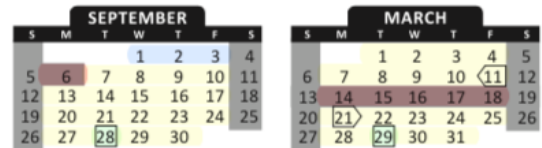

Schedule:

- Before School Program: 7:00am-9:00am
- After School Program: 3:38pm-6:00pm
- PLC Day After School Program: 2:18pm-6:00pm

Randolph CLC Clubs ONLY Program

Cost: Free

Includes: After School Clubs and Snack

Schedule:

- After School Clubs: 3:38pm-5:00pm
- ***We do NOT host clubs on PLC Days

Randolph CLC Out-of-School Days

Cost: \$25.00 per day

Includes: Out-of-School Day Programming

Schedule: 9:00am-3:30pm

Register at...

CivicNebraska.org/Randolph/

Questions?

Contact School Community Coordinator,
Jacqueline Goering, at
Jacqueline.Goering@CivicNebraska.org

2021-2022 Randolph CLC Schedule

- First and last days of class for students
- All schools not in session
- All schools will dismiss one hour early (PLC day)
- Elementary school students NOT in attendance (plan days)
- ◻ Quarter start dates ◻ Quarter end dates