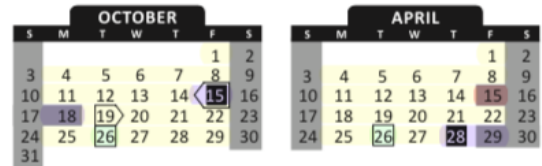

Schedule:

- Before School Program: 7:00am-9:00am
- After School Program: 3:38pm-6:00pm
- PLC Day After School Program: 2:18pm-6:00pm

Randolph CLC Clubs ONLY Program

Cost: Free

Includes: After School Clubs and Snack

Schedule:

- After School Clubs: 3:38pm-5:00pm
- ***We do NOT host clubs on PLC Days

Randolph CLC Out-of-School Days

Cost: \$25.00 per day

Includes: Out-of-School Day Programming

Schedule: 9:00am-3:30pm

Register at...

CivicNebraska.org/Randolph/

Questions?

Contact School Community Coordinator,
Jacqueline Goering, at
Jacqueline.Goering@CivicNebraska.org

2021-2022 Randolph CLC Schedule

- First and last days of class for students
- All schools not in session
- All schools will dismiss one hour early (PLC day)
- Elementary school students NOT in attendance (plan days)
- ◻ Quarter start dates ◻ Quarter end dates